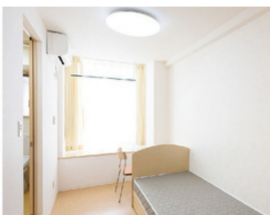

FOR FOREIGN STUDENTS

We provide safe and comfortable living conditions for foreign students. Every student has a single-room dorm with a private bathroom. The dormitory cafeteria provides meals. Students can walk to school in 10 minutes. We also offer special programs to help students integrate into Japanese life as soon as possible such as language learning assistance & culture classes.