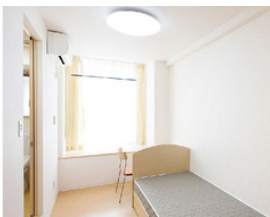

## FOR FOREIGN STUDENTS

We provide safe and comfortable living conditions for foreign students. Every student has a single-room dorm with a private bathroom. The dormitory cafeteria provides meals. Students can walk to school in 10 minutes. We also offer special programs to help students integrate into Japanese life as soon as possible such as language learning assistance & culture classes.